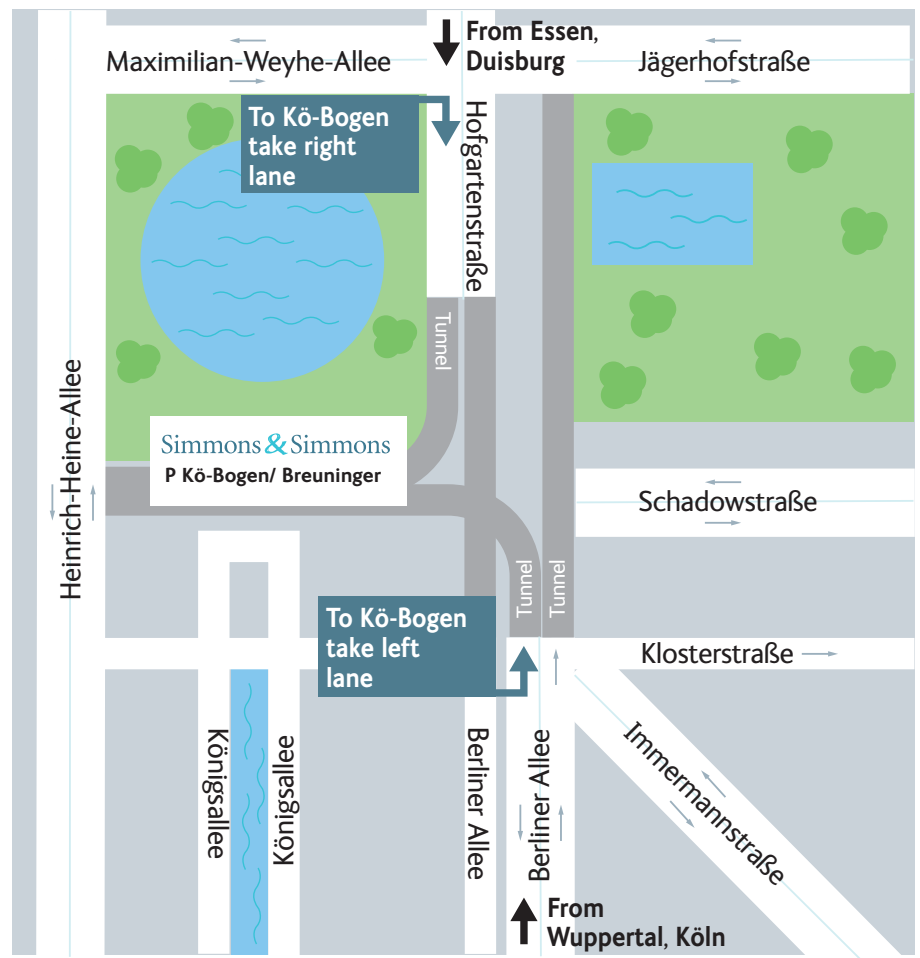

## Approach by car:

If you are using a navigation system that does not recognize Königsallee 2a, please enter 'Berliner Allee 12' as the address when approaching the Kö-Bogen from the south or 'Hofgartenstraße' when coming from the north.

The entrance to the public underground car park of the Kö-Bogen is located in a tunnel, which will be right in front of you just before you reach your destination. Please enter the tunnel and take the exit "P Kö-Bogen/Breuninger" on the right hand side.

On the **parking level**, please keep straight on, until you see the signposted stairwell. Then, please proceed directly to the stairwell signposted 'Simmons & Simmons', where you will have access to the only elevators taking you up to our Simmons & Simmons offices on the fourth floor.

### Directions Kö-Bogen/ Breuninger Parking

Simmons & Simmons  
 Kö-Bogen  
 Königsallee 2a  
 40212 Düsseldorf  
 Germany  
 T +49 2 11-4 70 53-0  
 F +49 2 11-4 70 53-53  
[www.simmons-simmons.com](http://www.simmons-simmons.com)